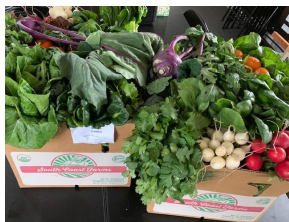

Curriculum Updates:

- Farm Lab's DREAMS Campus (Design, Research, Engineering, Art, Math and Science) serves all 5400 EUSD students. Through the Next Generation Science Standards, on site educational programming provides Project Based Learning experiences that develop student understanding of sustainability and environmental stewardship.
- We are currently hosting sixth graders for Salad Wars - our week long entrepreneurial unit and salad dressing competition. In addition to engineering desalination models to collect fresh water, student teams are developing an organic salad dressing and marketing presentation. Collaboration, creativity, and design thinking skills are being put to the con-test!