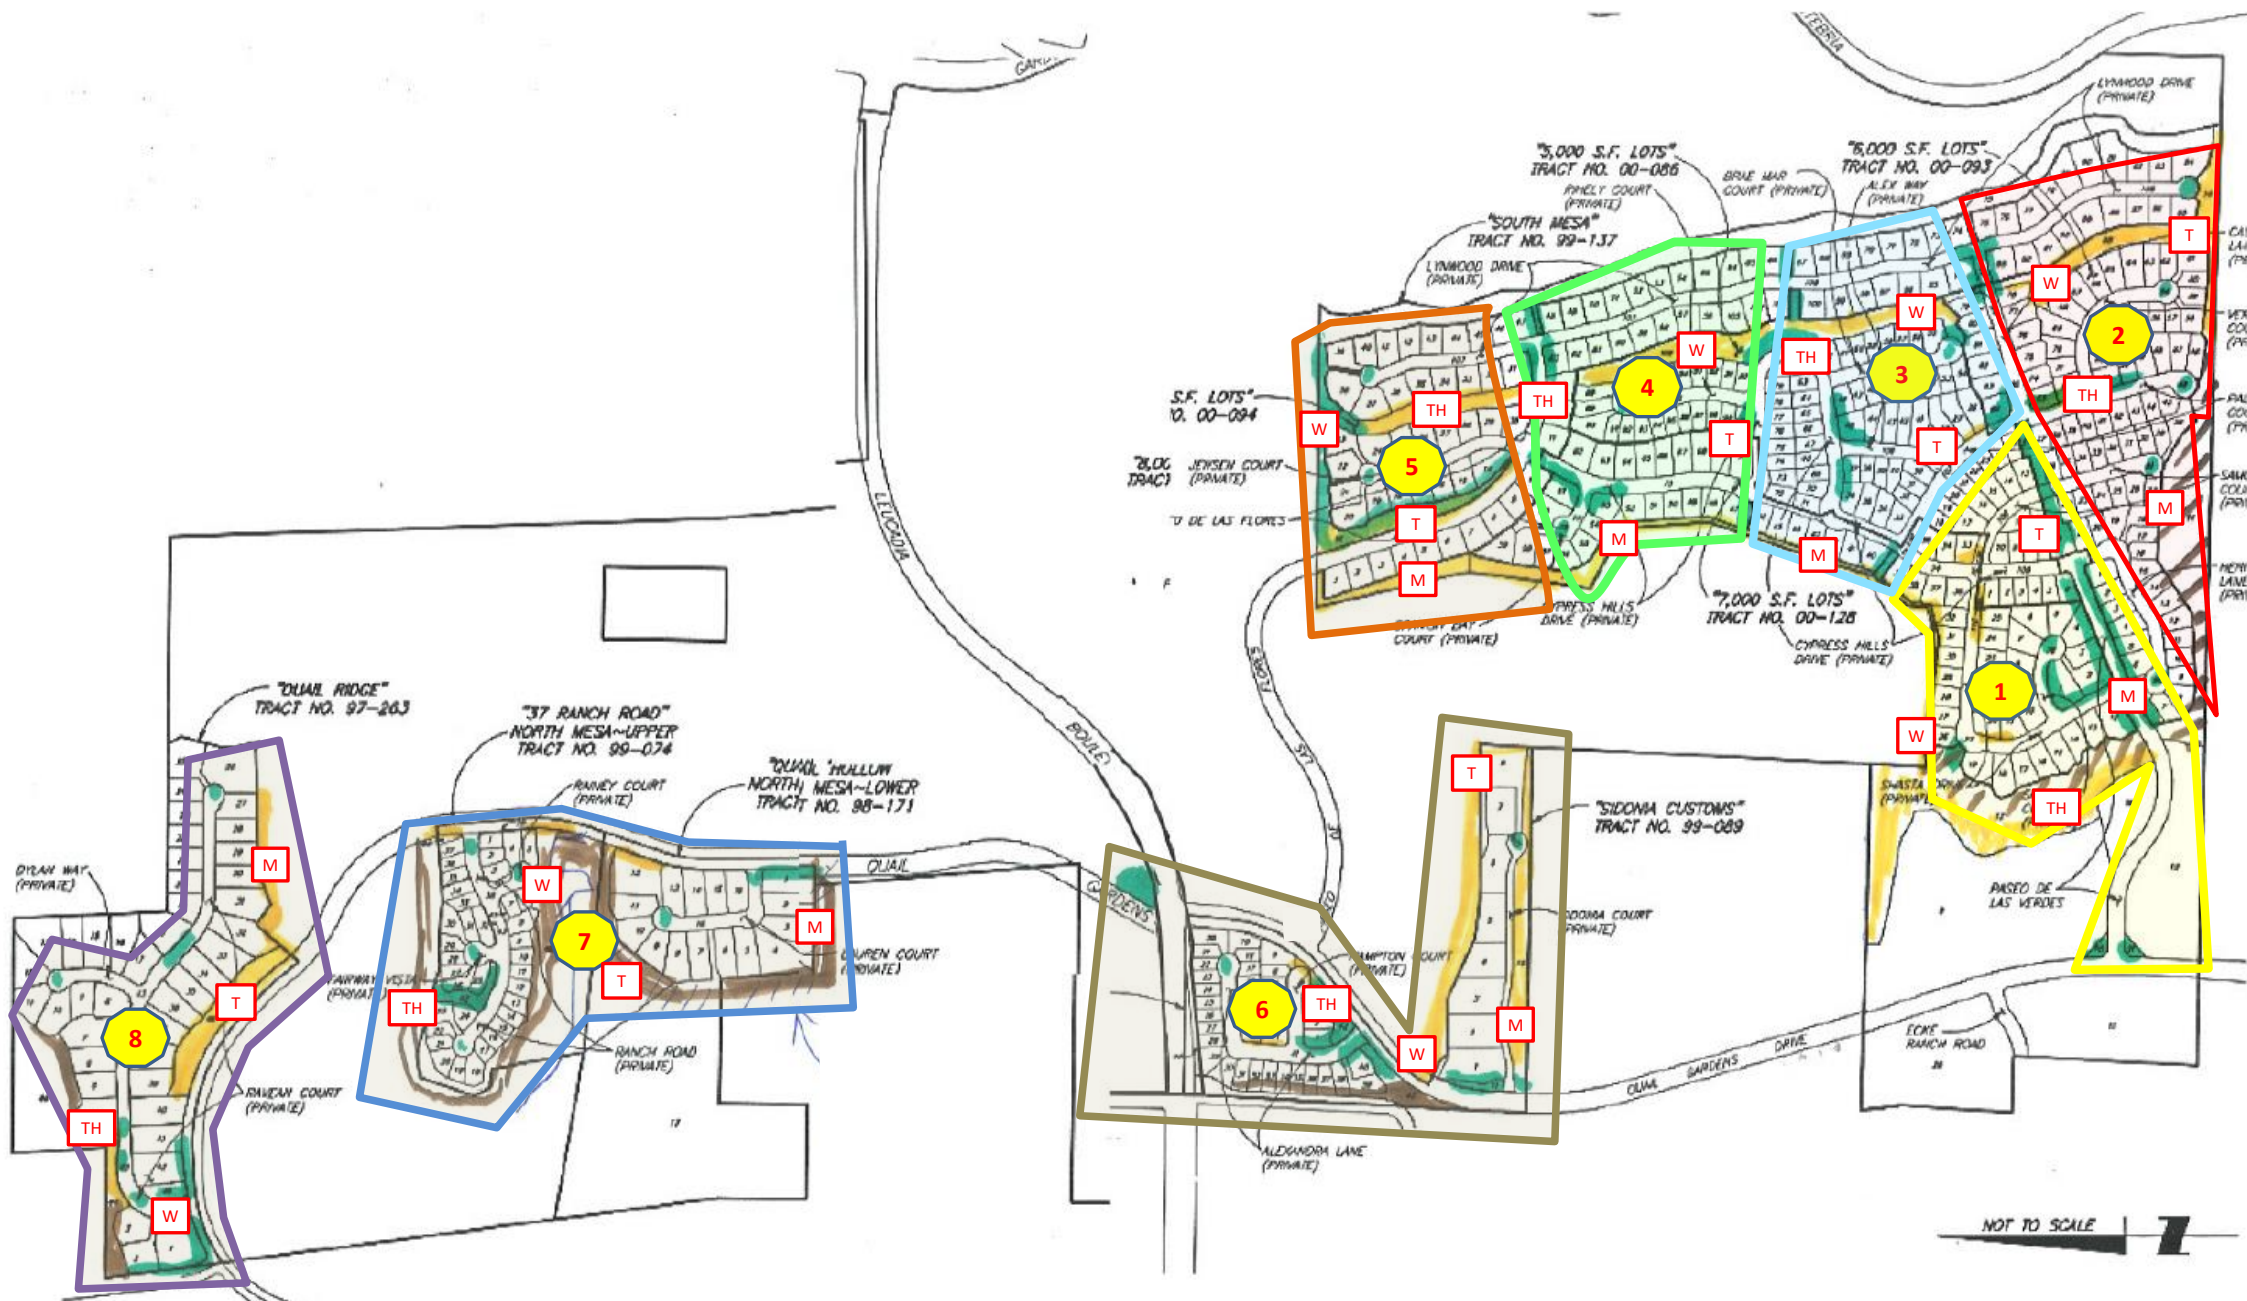

ENCINTAS RANCH MAINTENANCE ROTATION SCHEDULE

Month	Week	Area
Jan	5-Jan	1
	12-Jan	2
	19-Jan	3
	26-Jan	4
Feb	2-Feb	5
	9-Feb	6
	16-Feb	7
	23-Feb	8
Mar	1-Mar	1
	8-Mar	2
	15-Mar	3
	22-Mar	4
Apr	29-Mar	5
	5-Apr	6
	12-Apr	7
	19-Apr	8
May	26-Apr	1
	3-May	2
	10-May	3
	17-May	4
Jun	24-May	5
	31-May	6
	7-Jun	7
	14-Jun	8
Jul	21-Jun	1
	28-Jun	2
	5-Jul	3
	12-Jul	4
Aug	19-Jul	5
	26-Jul	6
	2-Aug	7
	9-Aug	8
Sep	16-Aug	1
	23-Aug	2
	30-Aug	3
	6-Sep	4
Oct	13-Sep	5
	20-Sep	6
	27-Sep	7
	4-Oct	8
Nov	11-Oct	1
	18-Oct	2
	25-Oct	3
	1-Nov	4
Dec	8-Nov	5
	15-Nov	6
	22-Nov	7
	29-Nov	8
Jan	6-Dec	1
	13-Dec	2
	20-Dec	3
	27-Dec	4
Jan	3-Jan	5
	10-Jan	6
	17-Jan	7
	24-Jan	8
Jan	31-Jan	1
		2
		3
		4

- NOTES:**
- Grass to be mowed weekly (conditions permitted)
 - Key areas to be inspected / cleaned weekly
 - Weed control to take place within each zone
 - 5th Week (White) to be used in areas to be selected